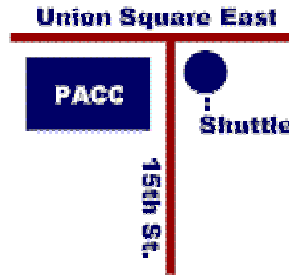

Jitney Schedule PETRIE -- PACC

At the Silver Building, the shuttle departs from just outside the Silver Lobby. From PACC, the shuttle departs from the North corner of 15th Street and Union Square East. Shuttle service runs Monday through Friday from 7 a.m. to 9 p.m. and on Saturday from 9 a.m. to 6:30 p.m.